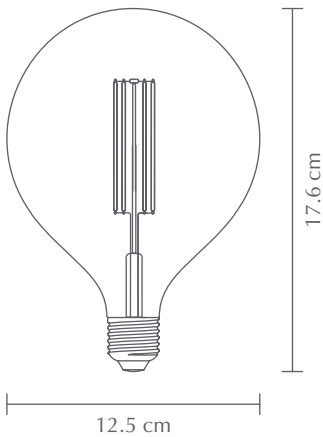

IDEA 3W 125 MM

Designed by UIMAGE Design Team

CE CERTIFICATION
CE (for indoor use)

DIMENSIONS
Ø: 12.5 cm
H: 17.6 cm

LIGHT SOURCE
E27 - 3W LED = 30W. 220-240V - 50 Hz - 2200 K
325 lm - 108 lm/W. RA: >80. Non-Dimmable. 15000 H

**NUMBER OF SWITCHING CYCLES BEFORE
PREMATURE LAMP FAILURE**
7500

TIME TO FULL BRIGHTNESS
< 2 sec

POWER FACTOR
0.51

**LUMEN MAINTENANCE FACTOR AT END OF
NOMINAL LIFE TIME**
0.7

PACKAGING
Gift box dimensions (Ø×H): 13.9 x 19.9 cm

MEDIA KIT
Photos, 3D models, 2D drawings
Download at umagepress.com

ORDERING INFORMATION
Idea 3W 125 mm LED bulb #4034

Download the UIMAGE Unfold at Home App to help you choose the perfect lamp

**UNFOLD
AT HOME**