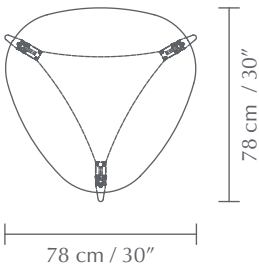

Colour variations

oak
brass

oak
steel

dark oak
brass

UIMAGE