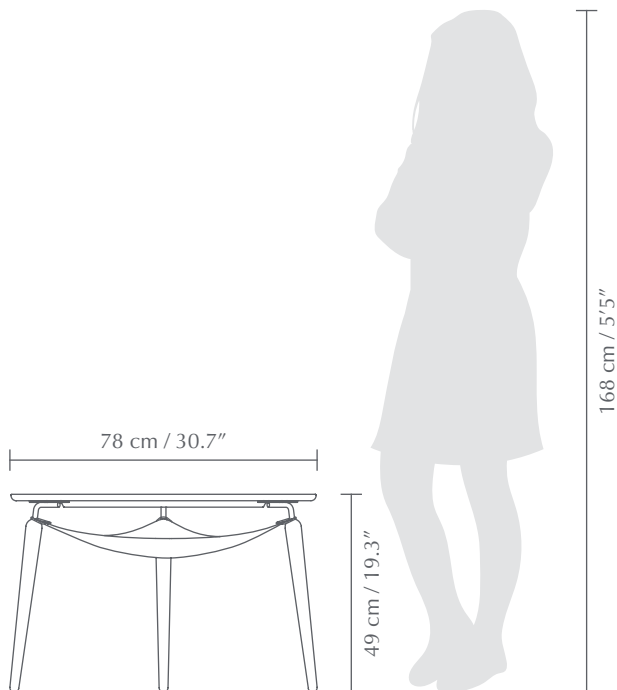

HANG OUT | COFFEE TABLE

Designed by Jonas Søndergaard

UIMAGE

The specifications and dimensions are subject to change without notice. Document date: 10-10-2019 | info@umage.com | www.umage.com
Kongens Nytorv 15, DK-1050 Copenhagen K | +45 31 39 31 31 (tel) & 185 Wythe Ave 2FL, Brooklyn, NY 11249 | +1 646-790-7171 (tel)